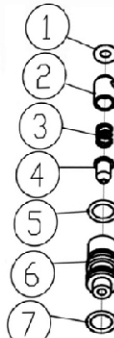

VALVE KIT		
ITEM	QTY	DESCRIPTION
1	6	VALVE CASE
2	6	SPRING
3	6	VALVE PLATE
4	6	VALVE SEAT
5	6	O-RING

18 PART NO. 7106628

BOOST VALVE KIT		
ITEM	QTY	DESCRIPTION
1	1	VALVE CASE
2	1	VALVE SPRING
3	1	VALVE POLE
4	1	VALVE PLATE
5	1	O-RING

25 PART NO. 7104228

SOAP INJECTOR KIT		
ITEM	QTY	DESCRIPTION
1	1	HOSE BARB
2	1	O-RING
3	1	O-RING
4	1	STEEL BALL
5	1	SPRING

33 PART NO. 7106630

VENTURI TUBE KIT		
ITEM	QTY	DESCRIPTION
1	1	O-RING
2	1	CHECK VALVE CORE
3	1	CHECK VALVE SPRING
4	1	NOZZLE
5	1	O-RING
6	1	VENTURI TUBE
7	1	O-RING

24 PART NO. 7104226

UNLOADER KIT		
ITEM	QTY	DESCRIPTION
1	1	NUT
2	1	ADJUSTING NUT
3	1	SPRING
4	1	SEATING RING
5	1	VALVE SHEATH
6	1	O-RING
7	1	O-RING
8	1	CHECKING RING
9	1	O-RING
10	1	VALVE POLE
11	1	SPRING
12	1	CHECKING RING
15	1	O-RING
17	1	PIN
19	1	UPPER SEAT
20	1	CHECKING RING
21	1	O-RING
22	1	STEEL BALL
23	1	BACK SEAT

510013 PUMP EXPLOSION DRAWING PARTS LIST

ITEM	PART NO.	PART NAME	QTY PER PUMP	COMMENT
24	7104226	Nut	1	Unloader Kit
		Adjusting Nut		
		Spring		
		Seating Ring		
		Valve Sheath		
		O-Ring		
		O-Ring		
		Checking Ring		
		O-Ring		
		Valve Pole		
		Spring		
		Checking Ring		
		O-Ring		
		Pin		
Upper Seat				
Checking Ring				
O-Ring				
Steel Ball				
Back Seat				
25	7104228	Nozzle	1	Soap Injector Kit
		O-Ring		
		O-Ring		
		Steel Ball		
		Spring		
26	7106650	Venturi Tube Back Ring	1	
27	7106651	O-Ring	1	
28	7106652	O-Ring	1	
29	7106653	Inlet Connector	1	
30	7106654	Nut	1	
31	7000123	Filter Gasket	1	
32	7106655	U-Pin	1	
33	7106630	O-Ring	1	Venturi Tube Kit
		Checking Valve Core		
		Checking Valve Spring		
		Nozzle		
		O-Ring		
		Venturi Tube		
		O-Ring		
34	7106656	Pump Head	1	
35	7101359	Thermal Relief Valve	1	
36	7107414	Pump Adapter	1	