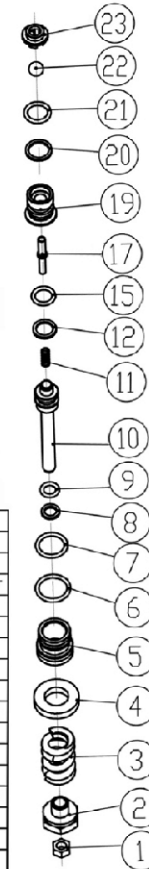

TORQUE SPECIFICATIONS			
ITEM	N-M	FT-LB	IN-LB
18-1	18	13.28	159.3
20	18	13.28	159.3
21	9	6.64	79.66
22	22	16.23	194.7
23	25	18.44	221.3
25-1	13	9.59	115.1
29	18	13.28	159.3
35	18	13.28	159.3
36	18	13.28	159.3

VALVE KIT		
ITEM	QTY	DESCRIPTION
1	6	VALVE CASE
2	6	SPRING
3	6	VALVE PLATE
4	6	VALVE SEAT
5	6	O-RING

18 PART NO. 7106628

BOOST VALVE KIT		
ITEM	QTY	DESCRIPTION
1	1	VALVE CASE
2	1	VALVE SPRING
3	1	VALVE POLE
4	1	VALVE PLATE
5	1	O-RING

25 PART NO. 7104228

SOAP INJECTOR KIT		
ITEM	QTY	DESCRIPTION
1	1	HOSE BARB
2	1	O-RING
3	1	O-RING
4	1	STEEL BALL
5	1	SPRING

33 PART NO. 7106630

VENTURI TUBE KIT		
ITEM	QTY	DESCRIPTION
1	1	O-RING
2	1	CHECK VALVE CORE
3	1	CHECK VALVE SPRING
4	1	NOZZLE
5	1	O-RING
6	1	VENTURI TUBE
7	1	O-RING

24 PART NO. 7104226

UNLOADER KIT		
ITEM	QTY	DESCRIPTION
1	1	NUT
2	1	ADJUSTING NUT
3	1	SPRING
4	1	SEATING RING
5	1	VALVE SHEATH
6	1	O-RING
7	1	O-RING
8	1	CHECKING RING
9	1	O-RING
10	1	VALVE POLE
11	1	SPRING
12	1	CHECKING RING
15	1	O-RING
17	1	PIN
19	1	UPPER SEAT
20	1	CHECKING RING
21	1	O-RING
22	1	STEEL BALL
23	1	BACK SEAT