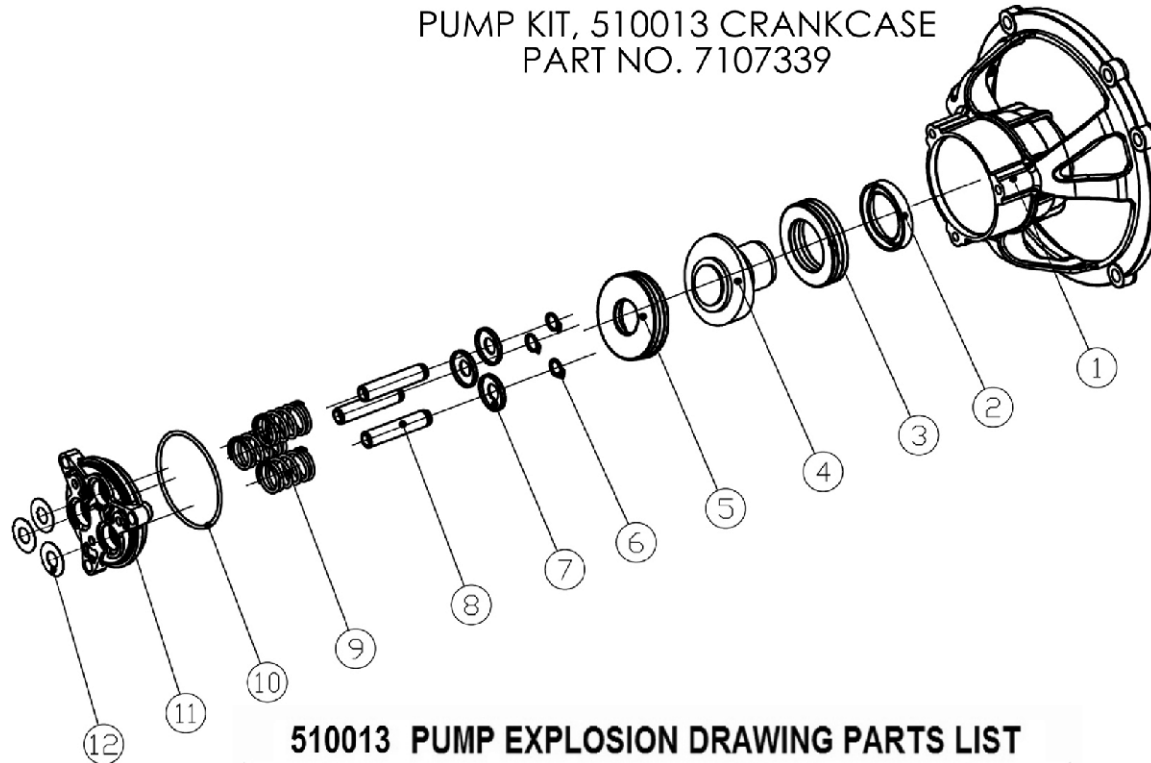

PUMP KIT, 510013 CRANKCASE
PART NO. 7107339

510013 PUMP EXPLOSION DRAWING PARTS LIST

ITEM	PART NO.	PART NAME	QTY PER PUMP	COMMENT
1	7106631	Case	1	
2	7106632	Oil seal	1	
3	7106633	Thrusting Bearing 2	1	
4	7106634	Wobble Plate	1	
5	7106635	Thrusting Bearing 1	1	
6	7106636	Clip	3	
7	7106637	Spring Base	3	
8	7106638	Plunger	3	
9	7106639	Spring	3	
10	7106640	O-Ring	1	
11	7106641	Plunger Base	1	
12	7105741	Oil Seal	3	Oil Seal Kit
13	7106642	Back Ring	3