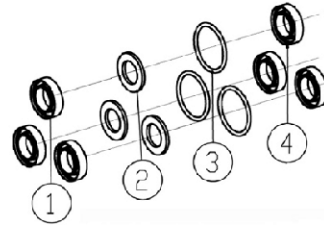

OIL SEAL KIT		
ITEM	QTY	DESCRIPTION
1	3	SEAL, OIL

14 PART NO. 7106627

WATER SEAL KIT		
ITEM	QTY	DESCRIPTION
1	3	HIGH PRESSURE SEAL
2	3	BACK RING
3	3	O-RING
4	3	LOW PRESSURE SEAL