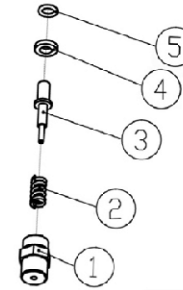

18 PART NO. 7106628

BOOST VALVE KIT		
ITEM	QTY	DESCRIPTION
1	1	VALVE CASE
2	1	VALVE SPRING
3	1	VALVE POLE
4	1	VALVE PLATE
5	1	O-RING