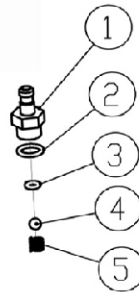

TORQUE SPECIFICATIONS			
ITEM	N-M	FT-LB	IN-LB
18-1	18	13.28	159.3
20	18	13.28	159.3
21	9	6.64	79.66
22	22	16.23	194.7
23	25	18.44	221.3
25-1	13	9.59	115.1
29	18	13.28	159.3
35	18	13.28	159.3
36	18	13.28	159.3

VALVE KIT		
ITEM	QTY	DESCRIPTION
1	6	VALVE CASE
2	6	SPRING
3	6	VALVE PLATE
4	6	VALVE SEAT
5	6	O-RING

18 PART NO. 7106628

BOOST VALVE KIT		
ITEM	QTY	DESCRIPTION
1	1	VALVE CASE
2	1	VALVE SPRING
3	1	VALVE POLE
4	1	VALVE PLATE
5	1	O-RING

25 PART NO. 7104228

SOAP INJECTOR KIT		
ITEM	QTY	DESCRIPTION
1	1	HOSE BARB
2	1	O-RING
3	1	O-RING
4	1	STEEL BALL
5	1	SPRING

33 PART NO. 7106630

VENTURI TUBE KIT		
ITEM	QTY	DESCRIPTION
1	1	O-RING
2	1	CHECK VALVE CORE
3	1	CHECK VALVE SPRING
4	1	NOZZLE
5	1	O-RING
6	1	VENTURI TUBE
7	1	O-RING

510013 PUMP EXPLOSION DRAWING PARTS LIST

ITEM	PART NO.	PART NAME	QTY PER PUMP	COMMENT
24	7104226	Nut	1	Unloader Kit
		Adjusting Nut		
		Spring		
		Seating Ring		
		Valve Sheath		
		O-Ring		
		O-Ring		
		Checking Ring		
		O-Ring		
		Valve Pole		
		Spring		
		Checking Ring		
		O-Ring		
		Pin		
Upper Seat				
Checking Ring				
O-Ring				
Steel Ball				
Back Seat				
25	7104228	Nozzle	1	Soap Injector Kit
		O-Ring		
		O-Ring		
		Steel Ball		
		Spring		
26	7106650	Venturi Tube Back Ring	1	
27	7106651	O-Ring	1	
28	7106652	O-Ring	1	
29	7106653	Inlet Connector	1	
30	7106654	Nut	1	
31	7000123	Filter Gasket	1	
32	7106655	U-Pin	1	
33	7106630	O-Ring	1	Venturi Tube Kit
		Checking Valve Core		
		Checking Valve Spring		
		Nozzle		
		O-Ring		
		Venturi Tube		
		O-Ring		
34	7106656	Pump Head	1	
35	7101359	Thermal Relief Valve	1	
36	7107414	Pump Adapter	1	