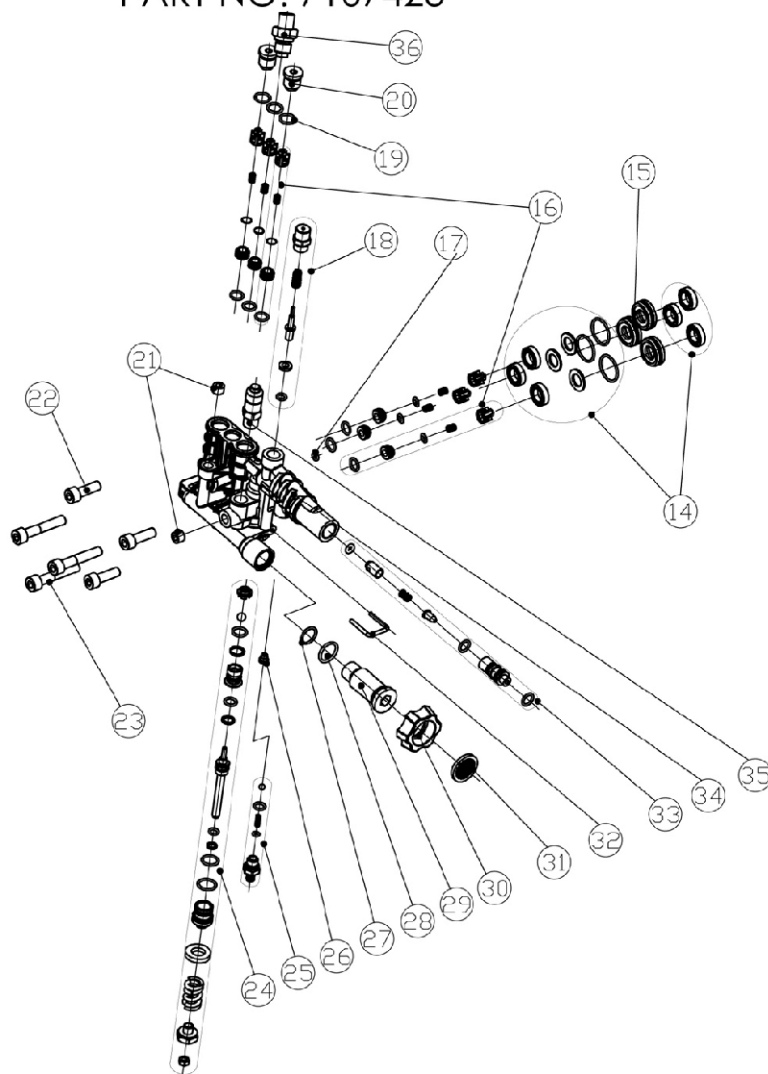

PUMP KIT, 510013 MANIFOLD
PART NO. 7107423

510013 PUMP EXPLOSION DRAWING PARTS LIST

14	7106627	High Pressure Water Seal	3	Water Seal Kit
		Back Ring		
		O-Ring		
15	7106643	Low Pressure Water Seal	3	
		Back Ring		
16	7104223	Valve Case	6	Valve Kit (INLET AND OUTLET)
		Spring		
		Valve Plate		
		Valve Seat		
		O-Ring		
17	7106644	O-Ring	1	
18	7106626	Boost Valve Case	1	Boost Valve Kit
		Boost Valve Spring		
		Boost Valve Pole		
		Boost Valve Plate		
		O-Ring		
19	7106645	O-Ring	3	
20	7106646	Plug	2	
21	7106647	Plug	2	
22	7106646	Screw	3	
23	7106645	Screw	3	
24	7104226	Nut	1	Unloader Kit
		Adjusting Nut		
		Spring		
		Seating Ring		
		Valve Sheath		
		O-Ring		
		O-Ring		
		Checking Ring		
		O-Ring		
		Valve Pole		
		Spring		
		Checking Ring		
		O-Ring		
		Pin		
		Upper Seat		
Checking Ring				
O-Ring				
Steel Ball				
Back Seat				
25	7104228	Nozzle	1	Soap Injector Kit
		O-Ring		
		O-Ring		
		Steel Ball		
26	7105650	Venturi Tube Back Ring	1	
27	7105651	O-Ring	1	
28	7105652	O-Ring	1	
29	7105653	Inlet Connector	1	
30	7105654	Nut	1	
31	7003123	Filter Gasket	1	
32	7105655	U-Pin	1	
33	7105630	O-Ring	1	Venturi Tube Kit
		Checking Valve Core		
		Checking Valve Spring		
		Nozzle		
		O-Ring		
34	7105656	Pump Head	1	
35	7101355	Thermal Relief Valve	1	
36	7107414	Pump Adapter	1